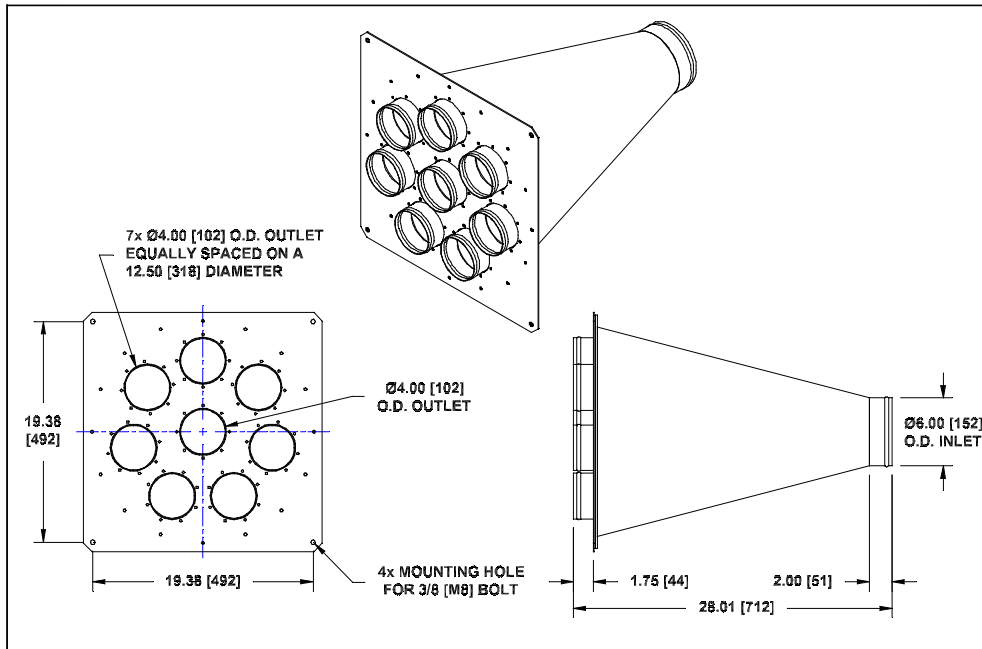

# Component Specification Sheet

## - Manifolds -

### Interface Dimensions

### Component Specifications

<b>Description</b>	Manifold-6" Inlet w/8 Ports
<b>Sonic P/N</b>	12431
<b>Number of Ports</b>	8
<b>Temperature Range</b>	N/A
<b>Material</b>	304 S.S.
<b>Finish</b>	Electropolish
<b>Approximate Weight</b>	17.2 lbs (7.8 kg)