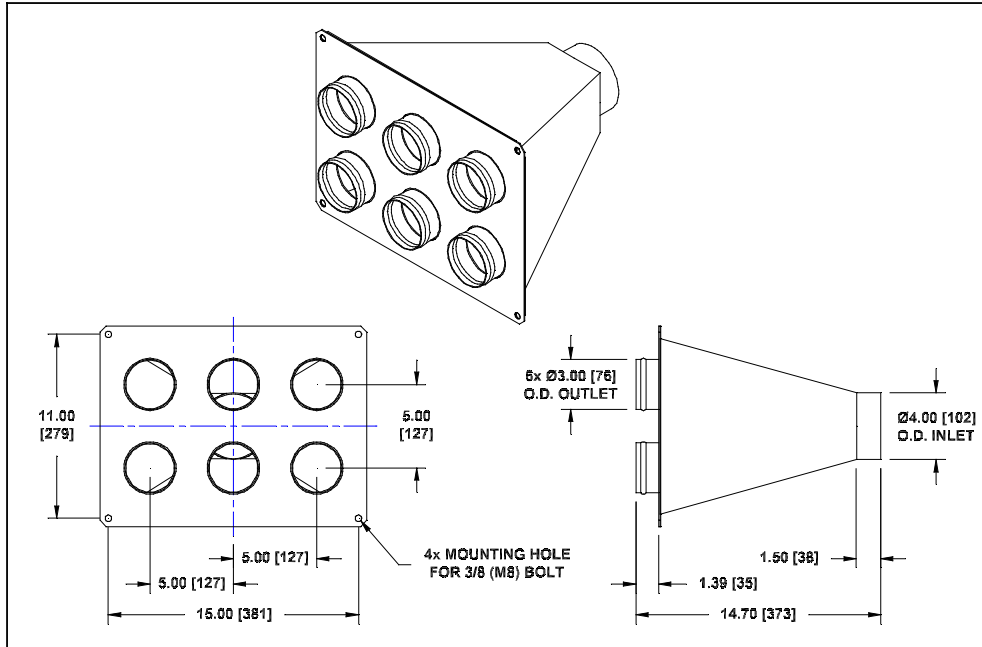

Interface Dimensions

Component Specifications

Description	Manifold-4" Inlet w/6 Ports
Sonic P/N	11895
Number of Ports	6
Temperature Range	N/A
Material	304 S.S.
Finish	Electropolish
Approximate Weight	11.9 lbs (5.4 kg)