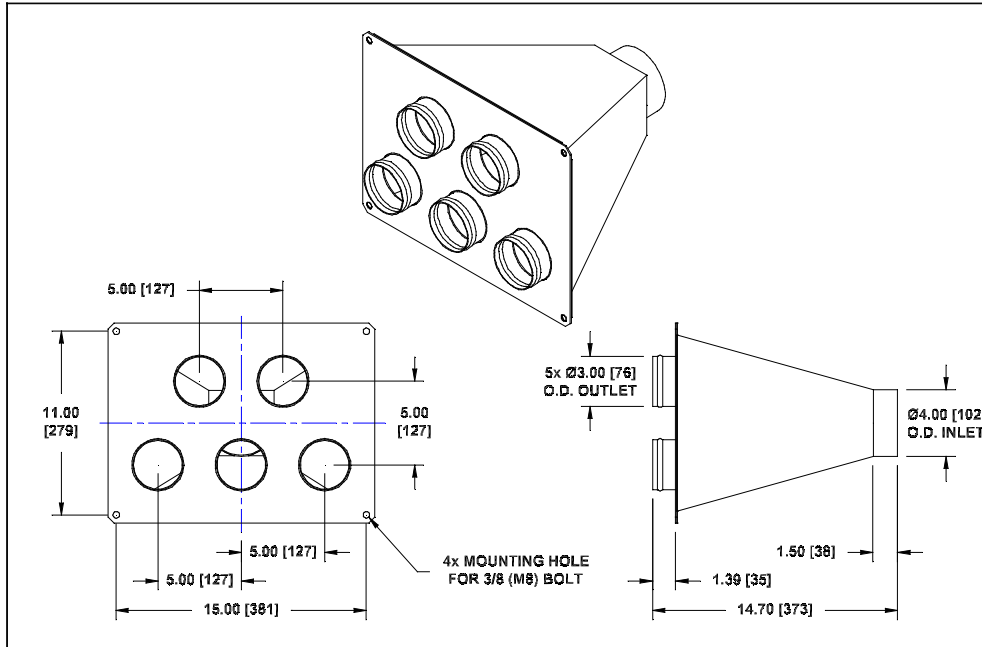

# Component Specification Sheet

## - Manifolds -

### Interface Dimensions

### Component Specifications

<b>Description</b>	Manifold-4" Inlet w/5 Ports
<b>Sonic P/N</b>	12153
<b>Number of Ports</b>	5
<b>Temperature Range</b>	N/A
<b>Material</b>	304 S.S.
<b>Finish</b>	Electropolish
<b>Approximate Weight</b>	11.9 lbs (5.4 kg)