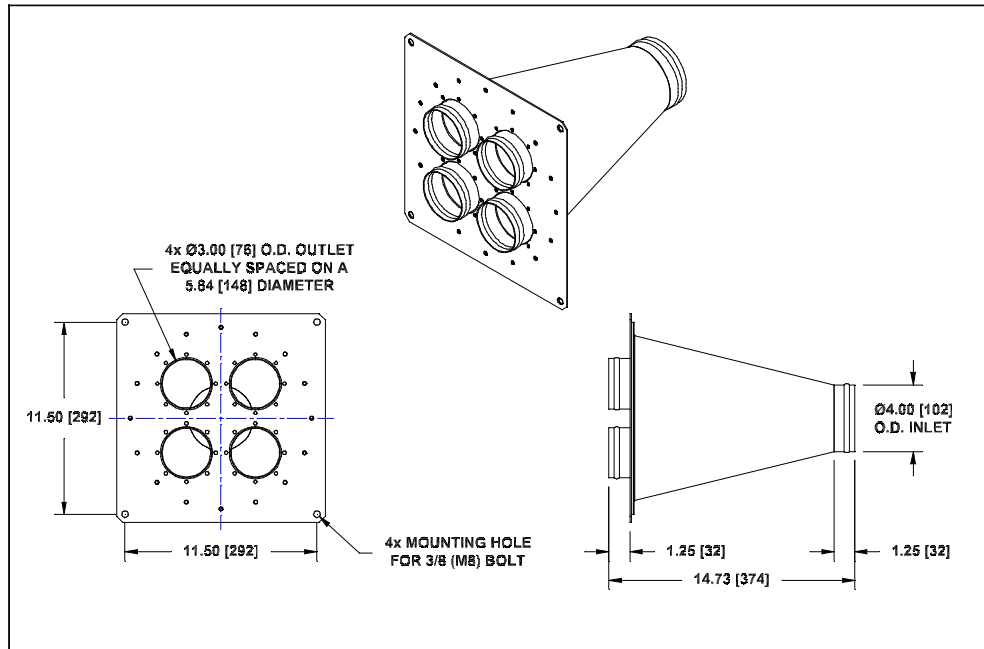

Component Specification Sheet

- Manifolds -

Interface Dimensions

Component Specifications

Description	Manifold-4" Inlet w/4 Ports
Sonic P/N	12131
Number of Ports	4
Temperature Range	-40°F (-40°C) to 220°F (105°C)
Material	304 S.S.
Finish	Electropolish
Approximate Weight	6.6 lbs (3.0 kg)